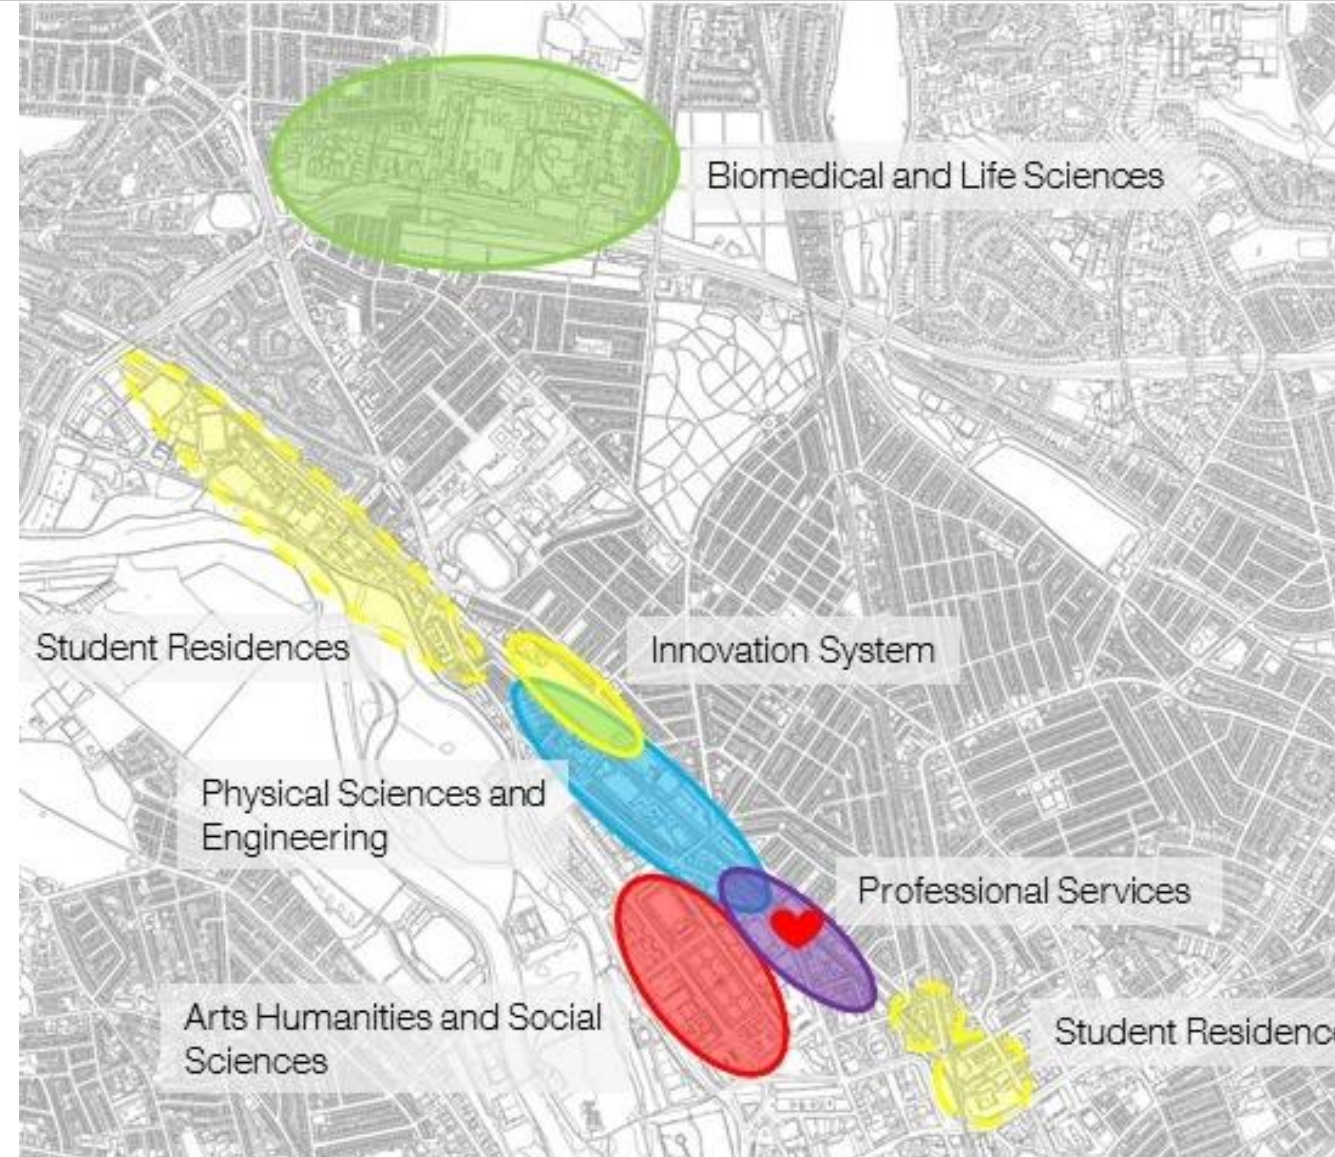

# University Masterplan: Two site ambition

- College of Biomedical and Life Sciences co-located at the Heath site with the hospital
- Fully developed Innovation Campus on Maindy Road site
- College of Physical Sciences and Engineering co-located on the Cathays campus
- College of Arts, Humanities and Social Sciences co-located in the University quarter on the Cathays campus
- Professional Services at the heart of the University in the Cathays campus
- Potential for student residences in two areas

# University Site Visits

**SBARK|SPARK and Translational Research Facility open 2021/22**

**Centre for Student Life open 2021**

**ABACWS Home to the School of Mathematics and School of Computer Science and Informatics open 2021**