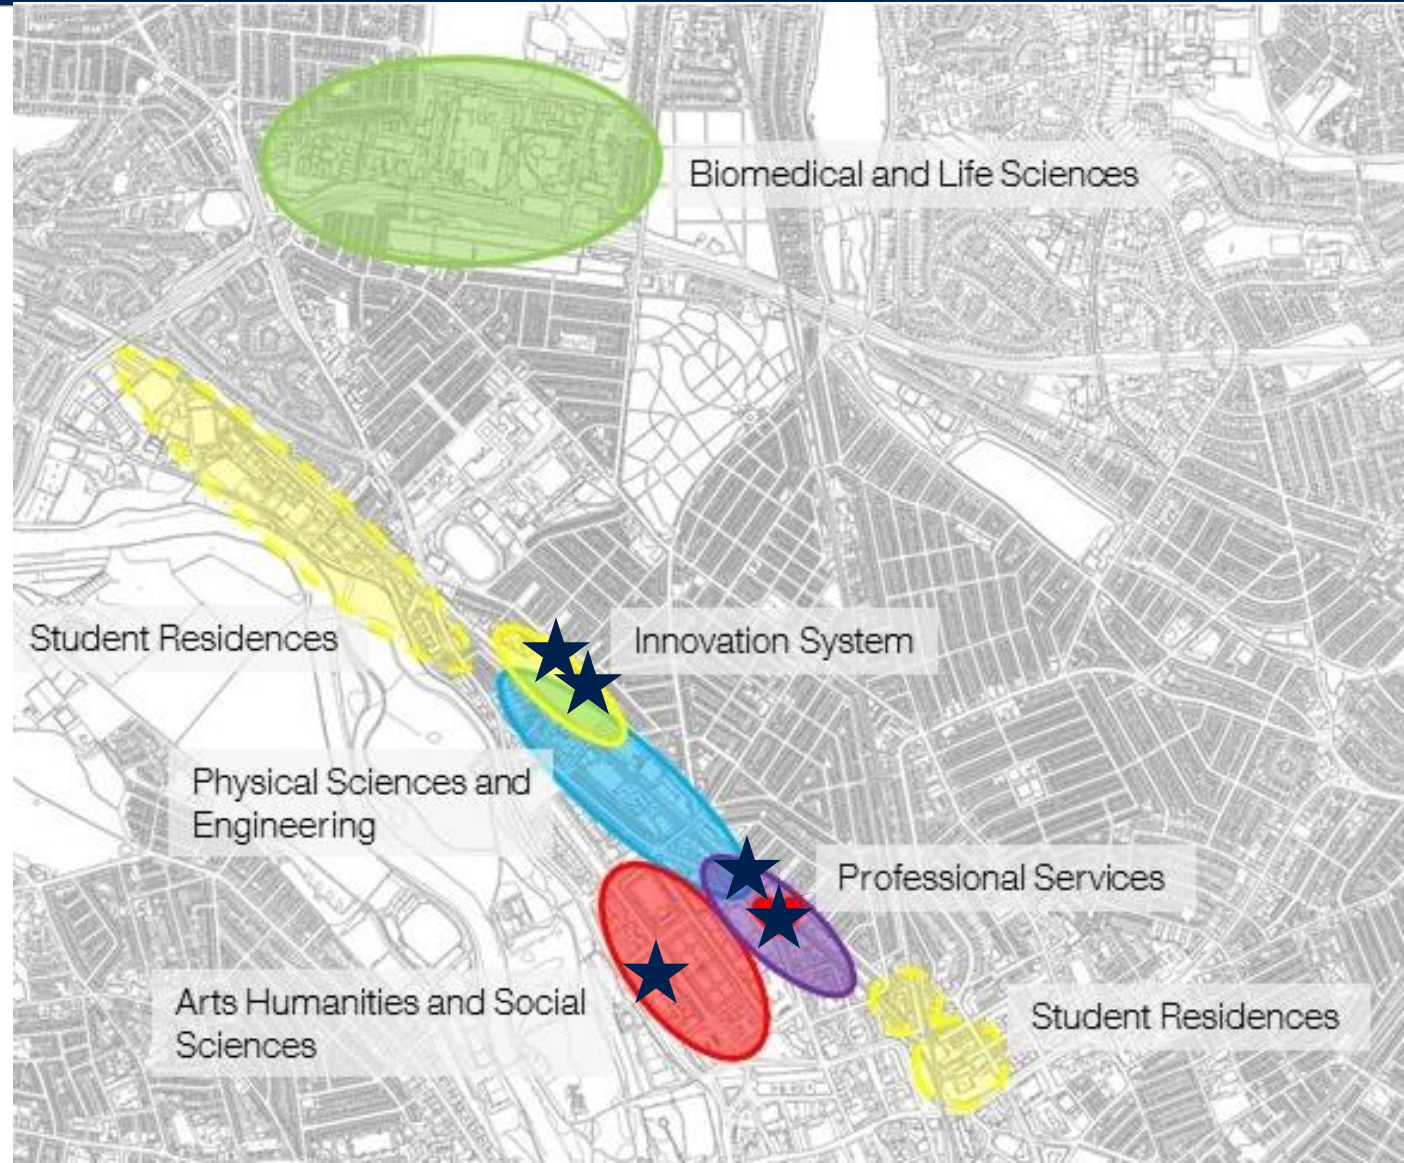

# University Site Visits

**SBARK|SPARK and Translational Research Facility open 2021/22**

**Centre for Student Life open 2021**

**ABACWS Home to the School of Mathematics and School of Computer Science and Informatics open 2021**

# University Site Visits

- Approx 20-25 min per site
- **Group 1 – Top Floor CSL – Dev Biddlecombe**
- **Group 2 – Level 3 CSL – Geoff Turnbull**
- **Group 3 and Group 4 Ground floor CSL – Anita Edson & Peter Jones**